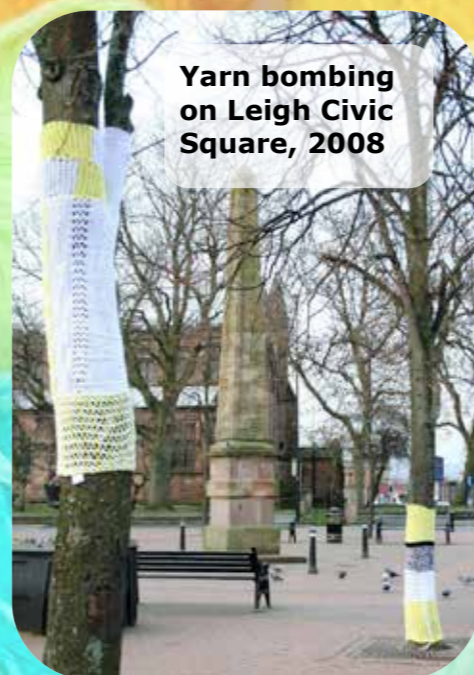

Susan Gredecki, joint chair of Leigh Neighbours, adds: "We wanted to support a project which genuinely inspires. We're keen to encourage local artists to get involved and we want people to enjoy engaging with homegrown visual art. I look forward to seeing the results this autumn!"

Yarn Bombing

If you're tired of the mundane and yearn to add a splash of colour to a familiar and featureless urban landscape, yarn bombing might be right up your street!

Yarn bombing is urban art with a difference. Instead of aerosols, chalk and stencils, it calls upon the need for yarn.

Lots of yarn.

In lots of colours!

As part of *Our Art Neighbourhood*, renowned Lancashire artist Rachael Elwell will be inviting knitters young and old to embellish street furniture and key buildings within the Leigh Neighbours area to create a bright, fun knitted and crocheted trail.

We're going to need lots of wool for these street knit workshops so if you have any spare balls, we would make good use of them!

Please hand your balls of wool in at Leigh Local Studies desk on the ground floor of Leigh Library.

Local artist Gecko will be leading a series of urban art workshops for young people.

How can you get involved in Our Art Neighbourhood?

All the sessions are free and open to local residents. We're particularly keen to encourage people who have never taken part in arts activities before, or those who just want to join in to create something which will brighten up the neighbourhood. We're currently planning dates, times and venues for the workshops. If you'd like to take part in any activities, please email: ourartneighbourhood@lnpg.org.uk

We're looking to employ aspiring visual artists as paid assistants and volunteers. If you are a self-employed local professional artist looking to develop your experience in community arts, or wish to volunteer, please contact Martyn Lucas by Friday 27th June at: bowerarts@talktalk.net